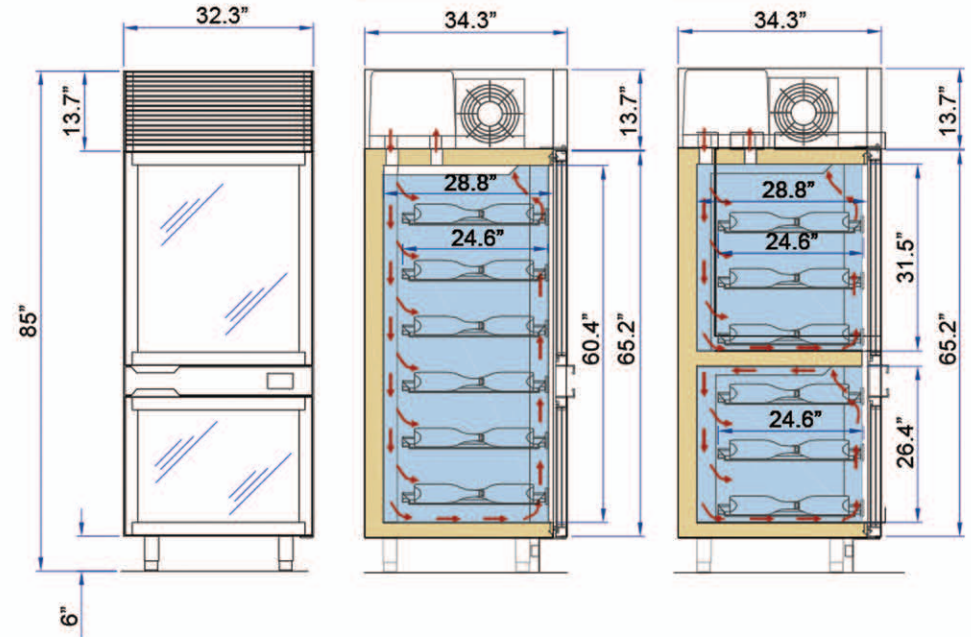

Accessories (unmounted)

Bordeaux Bottle Holder

Champagne Bottle Holder

Aluminum slide-out shelves with Oak wood front cover plate

Aluminum slide-out shelves with Dark Oak wood front cover plate

Aluminum slide-out shelves with Teak wood front cover plate

S/S kickplate (single)

S/S kickplate (double)

Side kickplate

Wheels kit