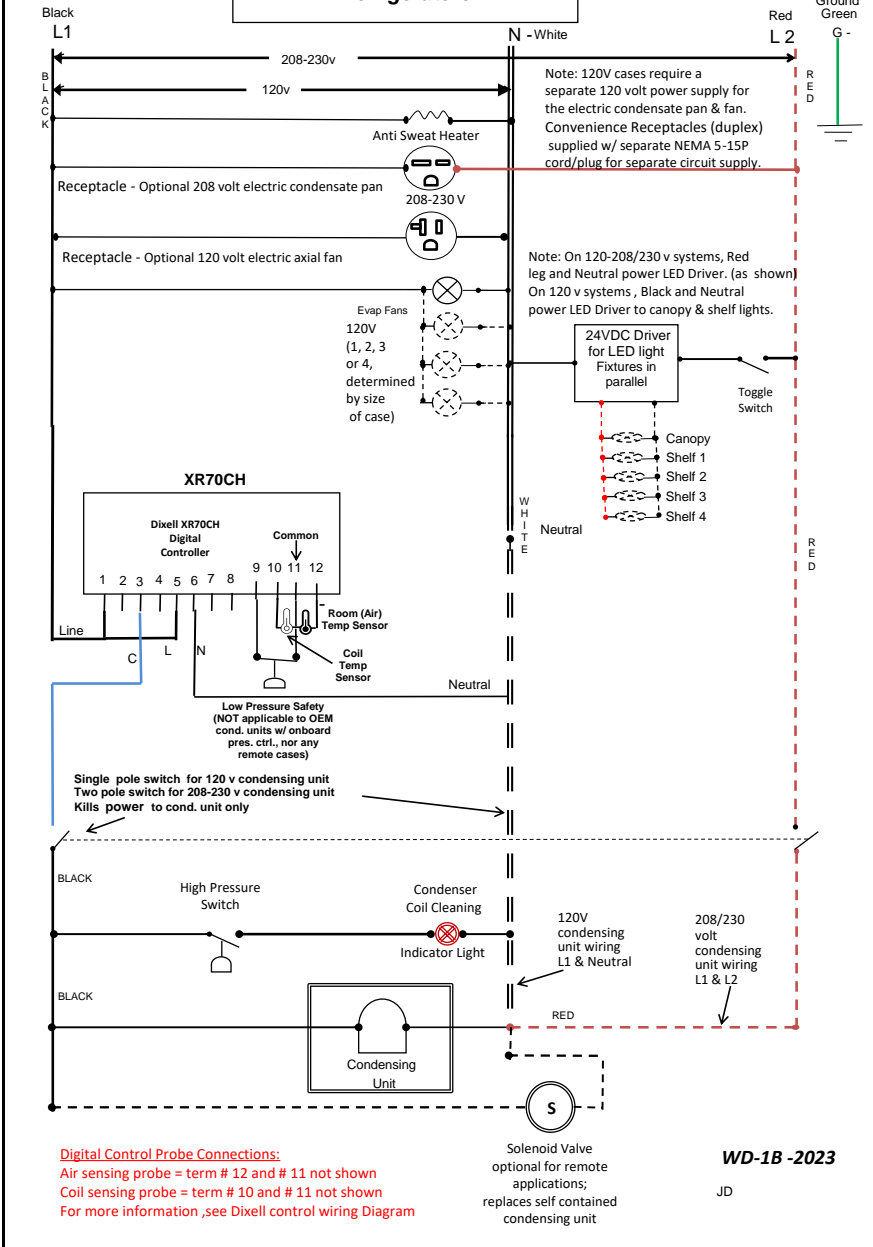

**Wiring Schematic for 120 volts or 120-208/230 volt Systems
Olympus and Bandit Air Curtain Refrigerators**

Dixell XR70CX retrofit with relay with Eaton contactor & snubber